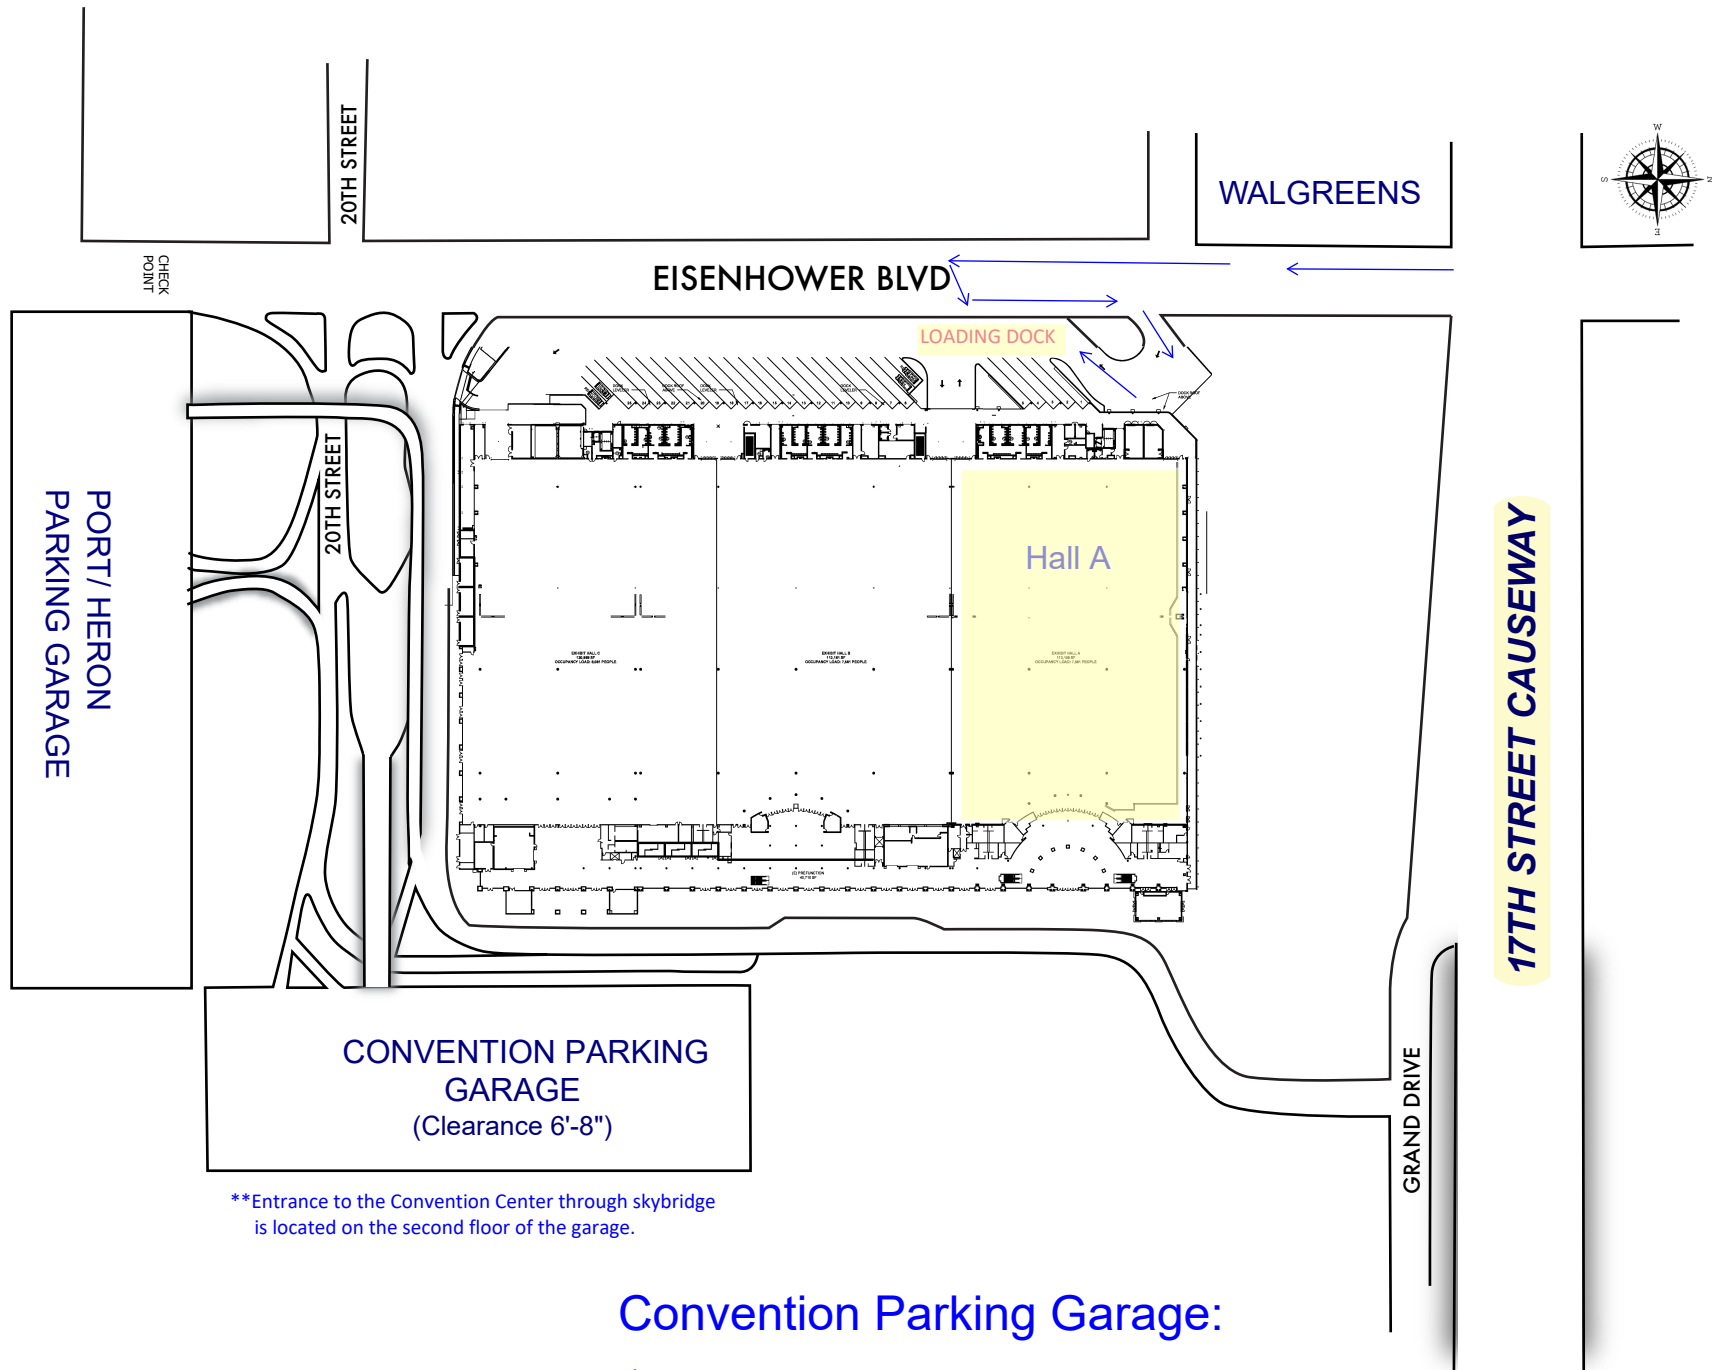

the
Water
expo

August 12th & 13th, 2026

**Entrance to the Convention Center through skybridge is located on the second floor of the garage.

Convention Parking Garage:

\$20 Flat Rate, no cash, no re-entry

NO OVERNIGHT PARKING | NO OVERSIZED VEHICLE PARKING

1950 EISENHOWER BOULEVARD, FORT LAUDERDALE, FL 33316 | WWW.FTLAUDERDALECC.COM